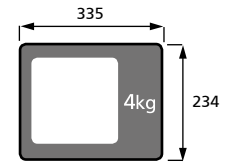

COMPACT Flood Lights

- Save up to 90% on energy costs
- Instant start. Flicker free
- No mercury or other hazardous materials
- >60,000 hours. Low heat
- Food-safe polycarbonate covers

Part Code	FL-020-4K-B-S-1	FL-040-4K-B-S-1	FL-060-4K-B-S-1
LUMINESCENCE			
Light colour	4000 K	4000 K	4000 K
Ra, Consistency	Ra80, 3-4 SDCM	Ra80, 3-4 SDCM	Ra80, 3-4 SDCM
Luminous flux, Candela	2238 Lm, 803cd	4476 Lm, 1607cd	6714 Lm, 2410cd
Beam angles	X104° Y61°	X104° Y61°	X104° Y61°
Warm up time	Instant	Instant	Instant
Dimming	Options	Options	Options
TECHNICAL			
Power input (50-60Hz 230VAC)	21.1W	42.2W	63.3W
Power factor & Current	≥0.97, 0.5A	≥0.97, 1.0A	≥0.97, 1.0A
Lamp type	Samsung 561B+ SMD	Samsung 561B+ SMD	Samsung 561B+ SMD
Fire resistance	FR materials	FR materials	FR materials
Working temperature	-30°C, +30°C	-30°C, +30°C	-30°C, +30°C
Construction	Aluminium case, polycarbonate covers, Alanod reflectors, stainless steel brackets		
IP rating	IP65	IP65	IP65
EFFICIENCY			
Efficacy	A++, 109 lm/cW	A++, 109 lm/cW	A++, 109 lm/cW
Ec (Energy consumption)	21.1 kWh/1000h	42.2 kWh/1000h	63.3 kWh/1000h
Switching cycles	100,000x	100,000x	100,000x
Building / Wiring Regs	Part L, Part E compliant	Part L, Part E compliant	Part L, Part E compliant
Lifetime (L80)	>60,000 h	>60,000 h	>60,000 h
Warranty	5 years	5 years	5 years
Country of origin	United Kingdom	United Kingdom	United Kingdom