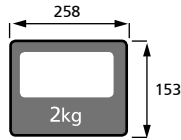

COMPACT Flood Lights

- Save up to 90% on energy costs
- Instant start. Flicker free
- No mercury or other hazardous materials
- >60,000 hours. Low heat
- Food-safe polycarbonate covers

Part Code	FL-020-4K-B-S-1	FL-040-4K-B-S-1	FL-060-4K-B-S-1
LUMINESCENCE			
Light colour	4000 K	4000 K	4000 K
Ra, Consistency	Ra80, 3-4 SDCM	Ra80, 3-4 SDCM	Ra80, 3-4 SDCM
Luminous flux, Candela	2238 Lm, 803cd	4476 Lm, 1607cd	6714 Lm, 2410cd
Beam angles	X104° Y61°	X104° Y61°	X104° Y61°
Warm up time	Instant	Instant	Instant
Dimming	Options	Options	Options
TECHNICAL			
Power input (50-60Hz 230VAC)	21.1W	42.2W	63.3W
Power factor & Current	≥0.97, 0.5A	≥0.97, 1.0A	≥0.97, 1.0A
Lamp type	Samsung 561B+ SMD	Samsung 561B+ SMD	Samsung 561B+ SMD
Fire resistance	FR materials	FR materials	FR materials
Working temperature	-30°C, +30°C	-30°C, +30°C	-30°C, +30°C
Construction	Aluminium case, polycarbonate covers, Alanod reflectors, stainless steel brackets		
IP rating	IP65	IP65	IP65
EFFICIENCY			
Efficacy	A++, 109 lm/cW	A++, 109 lm/cW	A++, 109 lm/cW
Ec (Energy consumption)	21.1 kWh/1000h	42.2 kWh/1000h	63.3 kWh/1000h
Switching cycles	100,000x	100,000x	100,000x
Building / Wiring Regs	Part L, Part E compliant	Part L, Part E compliant	Part L, Part E compliant
Lifetime (L80)	>60,000 h	>60,000 h	>60,000 h
Warranty	5 years	5 years	5 years
Country of origin	United Kingdom	United Kingdom	United Kingdom