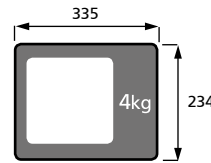

COMPACT Flood Lights

- Save up to 90% on energy costs
- Instant start. Flicker free
- No mercury or other hazardous materials
- >60,000 hours. Low heat
- Food-safe polycarbonate covers

Part Code	FL-020-4K-B-S-1	FL-040-4K-B-S-1	FL-060-4K-B-S-1
LUMINESCENCE			
Light colour	4000 K	4000 K	4000 K
Ra, Consistency	Ra80, 3-4 SDCM	Ra80, 3-4 SDCM	Ra80, 3-4 SDCM
Luminous flux, Candela	2238 Lm, 803cd	4476 Lm, 1607cd	6714 Lm, 2410cd
Beam angles	X104° Y61°	X104° Y61°	X104° Y61°
Warm up time	Instant	Instant	Instant
Dimming	Options	Options	Options
TECHNICAL			
Power input (50-60Hz 230VAC)	21.1W	42.2W	63.3W
Power factor & Current	≥0.97, 0.5A	≥0.97, 1.0A	≥0.97, 1.0A
Lamp type	Samsung 561B+ SMD	Samsung 561B+ SMD	Samsung 561B+ SMD
Fire resistance	FR materials	FR materials	FR materials
Working temperature	-30°C, +30°C	-30°C, +30°C	-30°C, +30°C
Construction	Aluminium case, polycarbonate covers, Alanod reflectors, stainless steel brackets		
IP rating	IP65	IP65	IP65
EFFICIENCY			
Efficacy	A++, 109 lm/cW	A++, 109 lm/cW	A++, 109 lm/cW
Ec (Energy consumption)	21.1 kWh/1000h	42.2 kWh/1000h	63.3 kWh/1000h
Switching cycles	100,000x	100,000x	100,000x
Building / Wiring Regs	Part L, Part E compliant	Part L, Part E compliant	Part L, Part E compliant
Lifetime (L80)	>60,000 h	>60,000 h	>60,000 h
Warranty	5 years	5 years	5 years
Country of origin	United Kingdom	United Kingdom	United Kingdom