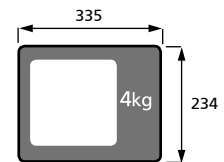

# COMPACT Luminaire

- Save up to 90% on energy costs
- Instant start. Flicker free
- No mercury or other hazardous materials
- >60,000 hours. Low heat
- Food-safe polycarbonate covers

Part Code	LM-040-4K-A-0-1	LM-060-4K-A-0-1
<b>LUMINESCENCE</b>		
Light colour	4000 K	4000 K
Ra, Consistency	Ra80, 3-4 SDCM	Ra80, 3-4 SDCM
Luminous flux, Candela	<b>4476 Lm, 1607cd</b>	<b>6714 Lm, 2410cd</b>
Beam angles	X104° Y80°	X104° Y80°
Warm up time	Instant	Instant
Dimming	Options	Options
<b>TECHNICAL</b>		
Power input (50-60Hz 230VAC)	42.2W	63.3W
Power factor & Current	≥0.97, 0.5A	≥0.97, 1.0A
Lamp type	Samsung 561B+ SMD	Samsung 561B+ SMD
Fire resistance	FR materials	FR materials
Working temperature	-30°C, +30°C	-30°C, +30°C
Construction	Aluminium case, polycarbonate covers, Alanod reflectors, stainless steel brackets	
IP rating	IP65	IP65
<b>EFFICIENCY</b>		
Efficacy	A++, 109 lm/cW	A++, 109 lm/cW
Ec (Energy consumption)	42.2 kWh/1000h	63.3 kWh/1000h
Switching cycles	100,000x	100,000x
Building / Wiring Regs	Part L, Part E compliant	Part L, Part E compliant
Lifetime (L80)	>60,000 h	>60,000 h
Warranty	5 years	5 years
<b>Country of origin</b>	United Kingdom	United Kingdom