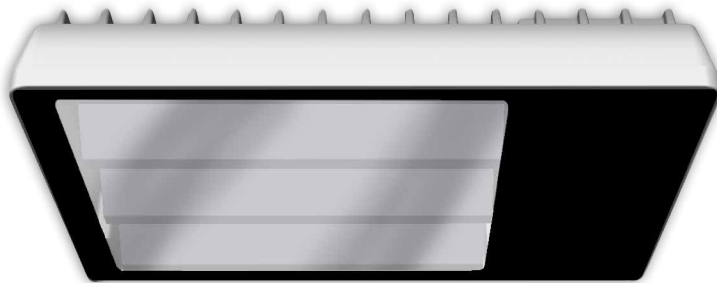

# COMPACT Luminaire

- Save up to 90% on energy costs
- Instant start. Flicker free
- No mercury or other hazardous materials
- >60,000 hours. Low heat
- Food-safe polycarbonate covers

Part Code	LM-040-4K-A-0-1	LM-060-4K-A-0-1
<b>LUMINESCENCE</b>		
Light colour	4000 K	4000 K
Ra, Consistency	Ra80, 3-4 SDCM	Ra80, 3-4 SDCM
Luminous flux, Candela	<b>4476 Lm, 1607cd</b>	<b>6714 Lm, 2410cd</b>
Beam angles	X104° Y80°	X104° Y80°
Warm up time	Instant	Instant
Dimming	Options	Options
<b>TECHNICAL</b>		
Power input (50-60Hz 230VAC)	42.2W	63.3W
Power factor & Current	≥0.97, 0.5A	≥0.97, 1.0A
Lamp type	Samsung 561B+ SMD	Samsung 561B+ SMD
Fire resistance	FR materials	FR materials
Working temperature	-30°C, +30°C	-30°C, +30°C
Construction	Aluminium case, polycarbonate covers, Alanod reflectors, stainless steel brackets	
IP rating	IP65	IP65
<b>EFFICIENCY</b>		
Efficacy	A++, 109 lm/cW	A++, 109 lm/cW
Ec (Energy consumption)	42.2 kWh/1000h	63.3 kWh/1000h
Switching cycles	100,000x	100,000x
Building / Wiring Regs	Part L, Part E compliant	Part L, Part E compliant
Lifetime (L80)	>60,000 h	>60,000 h
Warranty	5 years	5 years
<b>Country of origin</b>	United Kingdom	United Kingdom