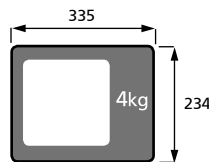

# COMPACT Luminaire

- Save up to 90% on energy costs
- Instant start. Flicker free
- No mercury or other hazardous materials
- >60,000 hours. Low heat
- Food-safe polycarbonate covers

Part Code	LM-040-4K-A-0-1	LM-060-4K-A-0-1
<b>LUMINESCENCE</b>		
Light colour	4000 K	4000 K
Ra, Consistency	Ra80, 3-4 SDCM	Ra80, 3-4 SDCM
Luminous flux, Candela	<b>4476 Lm, 1607cd</b>	<b>6714 Lm, 2410cd</b>
Beam angles	X104° Y80°	X104° Y80°
Warm up time	Instant	Instant
Dimming	Options	Options
<b>TECHNICAL</b>		
Power input (50-60Hz 230VAC)	42.2W	63.3W
Power factor & Current	≥0.97, 0.5A	≥0.97, 1.0A
Lamp type	Samsung 561B+ SMD	Samsung 561B+ SMD
Fire resistance	FR materials	FR materials
Working temperature	-30°C, +30°C	-30°C, +30°C
Construction	Aluminium case, polycarbonate covers, Alanod reflectors, stainless steel brackets	
IP rating	IP65	IP65
<b>EFFICIENCY</b>		
Efficacy	A++, 109 lm/cW	A++, 109 lm/cW
Ec (Energy consumption)	42.2 kWh/1000h	63.3 kWh/1000h
Switching cycles	100,000x	100,000x
Building / Wiring Regs	Part L, Part E compliant	Part L, Part E compliant
Lifetime (L80)	>60,000 h	>60,000 h
Warranty	5 years	5 years
<b>Country of origin</b>	United Kingdom	United Kingdom