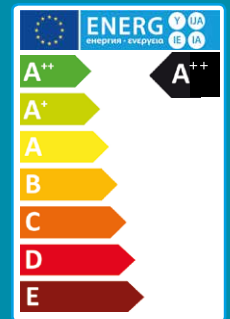

# COMPACT Luminaire

- Save up to 90% on energy costs
- Instant start. Flicker free
- No mercury or other hazardous materials
- >60,000 hours. Low heat
- Food-safe polycarbonate covers

Part Code	LM-040-4K-A-0-1	LM-060-4K-A-0-1
<b>LUMINESCENCE</b>		
Light colour	4000 K	4000 K
Ra, Consistency	Ra80, 3-4 SDCM	Ra80, 3-4 SDCM
Luminous flux, Candela	<b>4476 Lm, 1607cd</b>	<b>6714 Lm, 2410cd</b>
Beam angles	X104° Y80°	X104° Y80°
Warm up time	Instant	Instant
Dimming	Options	Options
<b>TECHNICAL</b>		
Power input (50-60Hz 230VAC)	42.2W	63.3W
Power factor & Current	≥0.97, 0.5A	≥0.97, 1.0A
Lamp type	Samsung 561B+ SMD	Samsung 561B+ SMD
Fire resistance	FR materials	FR materials
Working temperature	-30°C, +30°C	-30°C, +30°C
Construction	Aluminium case, polycarbonate covers, Alanod reflectors, stainless steel brackets	
IP rating	IP65	IP65
<b>EFFICIENCY</b>		
Efficacy	A++, 109 lm/cW	A++, 109 lm/cW
Ec (Energy consumption)	42.2 kWh/1000h	63.3 kWh/1000h
Switching cycles	100,000x	100,000x
Building / Wiring Regs	Part L, Part E compliant	Part L, Part E compliant
Lifetime (L80)	>60,000 h	>60,000 h
Warranty	5 years	5 years
<b>Country of origin</b>	United Kingdom	United Kingdom